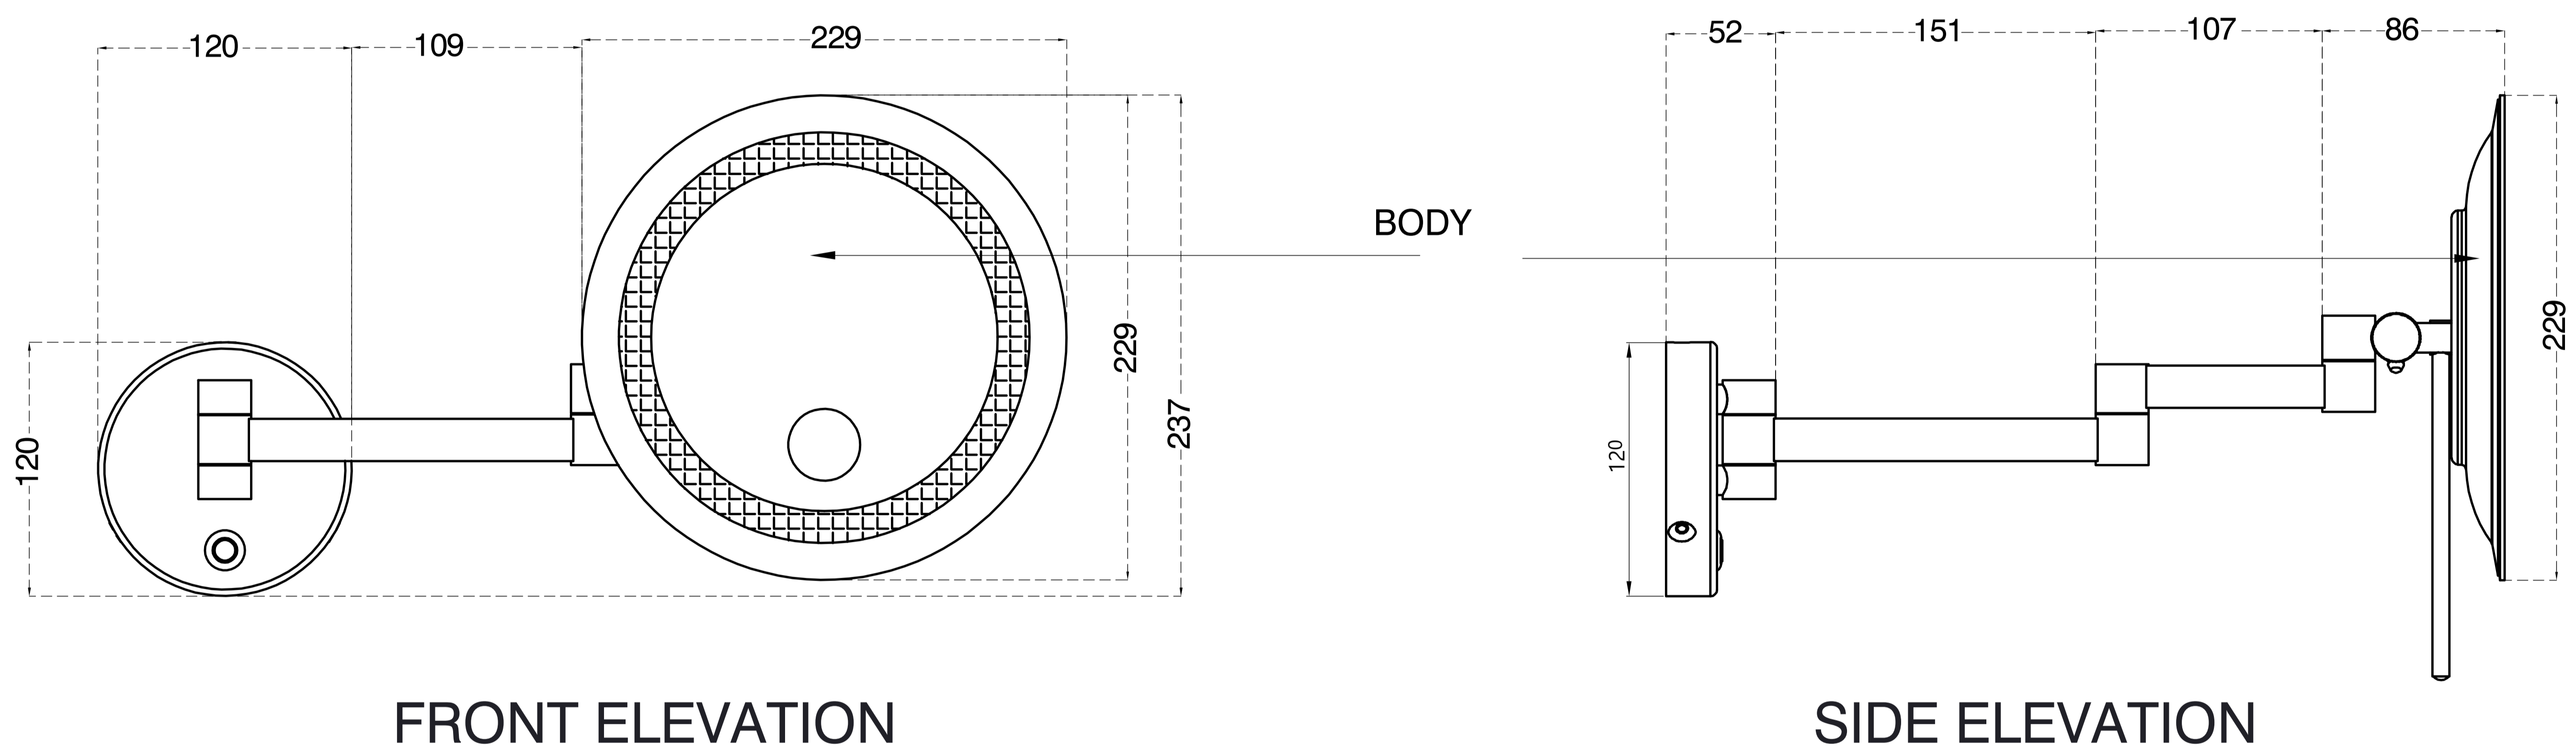

# Brass Mirror with Dual LED Lights

Product Code : 1480

## Technical Drawing

- Needs Electric Point

All dimension are in **mm**